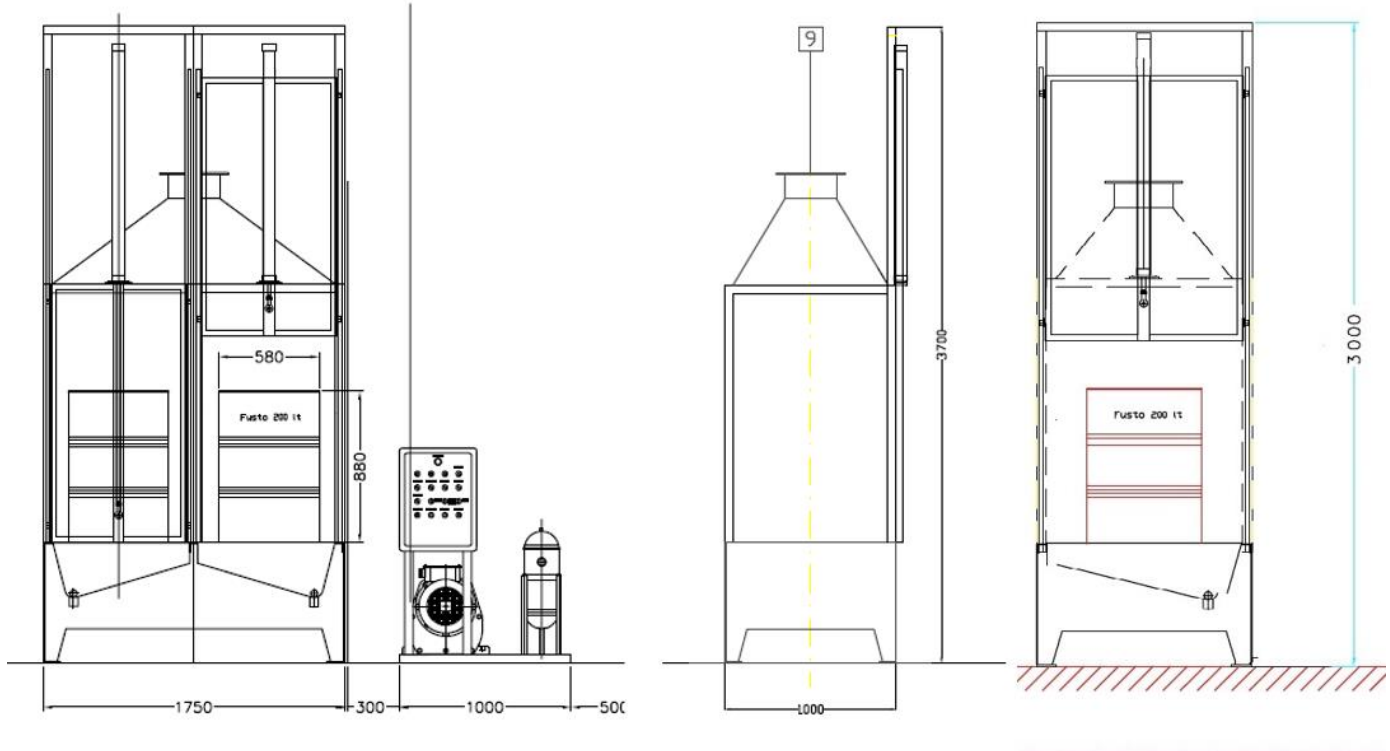

LAYOUT (indicative)

**Check your technical request and the dimensions of your containers
with CEB Impianti before considering the use of the present washing machine**

CEB Impianti S.r.l.
via Stab. Figliodoni, 14 - 23891 Barzanò (LC) - Italy
Tel. +39 039 958482 - Fax +39 039 9217563
VAT Nr. 02652530961

February 2019 – Rev. A